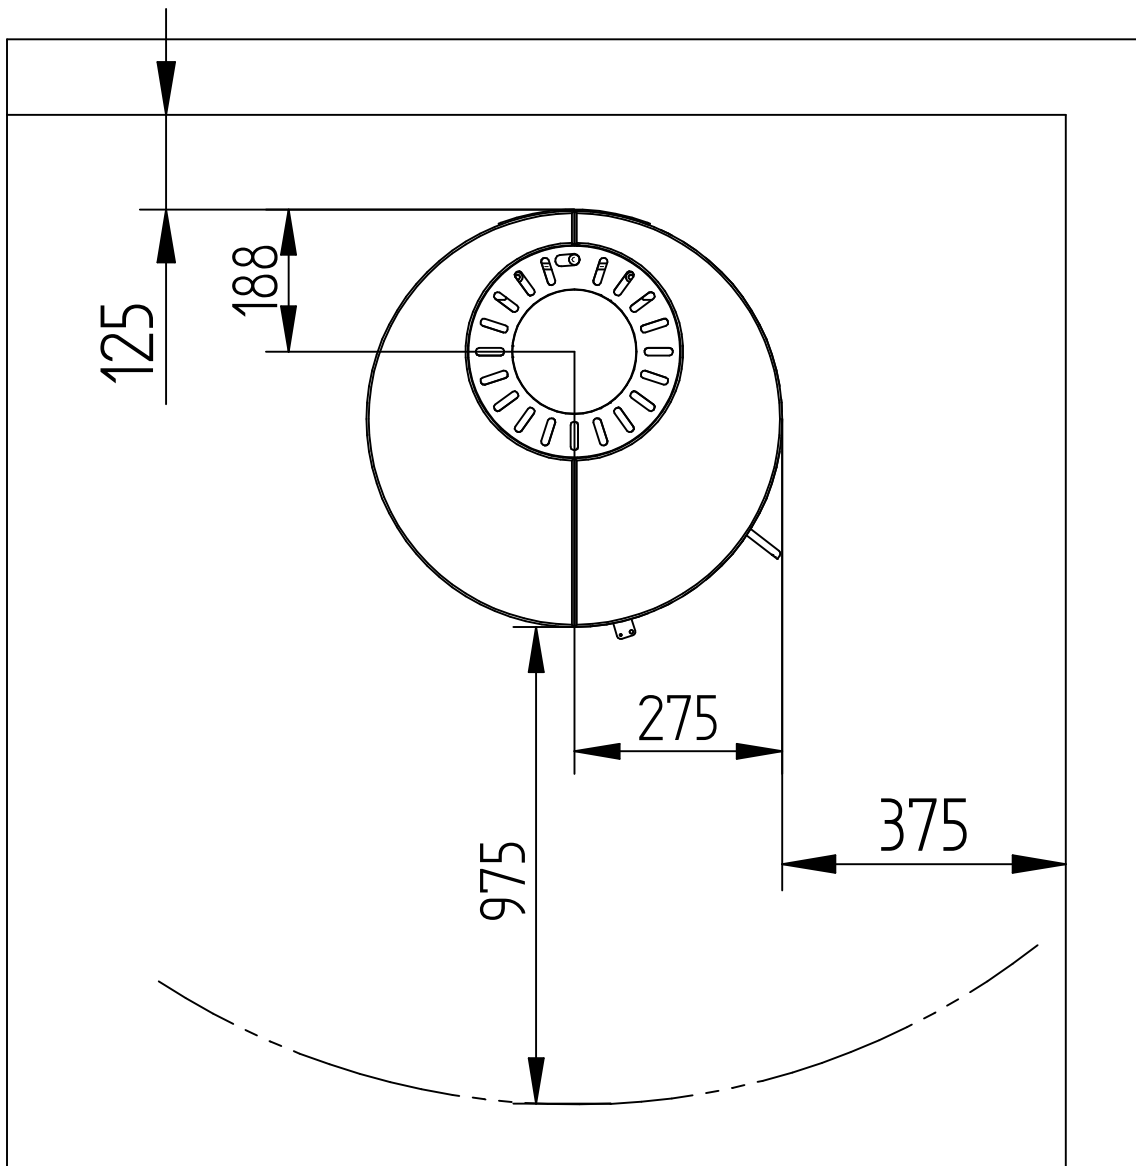

Modell:

Troja 44 / 45 / 46

Sheet/Sheets: 1 of 2

Date: 28/08-2014

## Distance to combustibile with insulated flues

Modell:

Troja 44 / 45 / 46

Sheet/Sheets: 2 of 2

Date: 28/08-2014