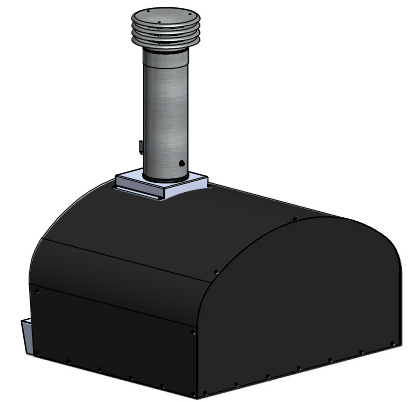

rear

front

bottom view

LIVON®

OUTDOOR LIVING
Pizzaofen_Top ELBA